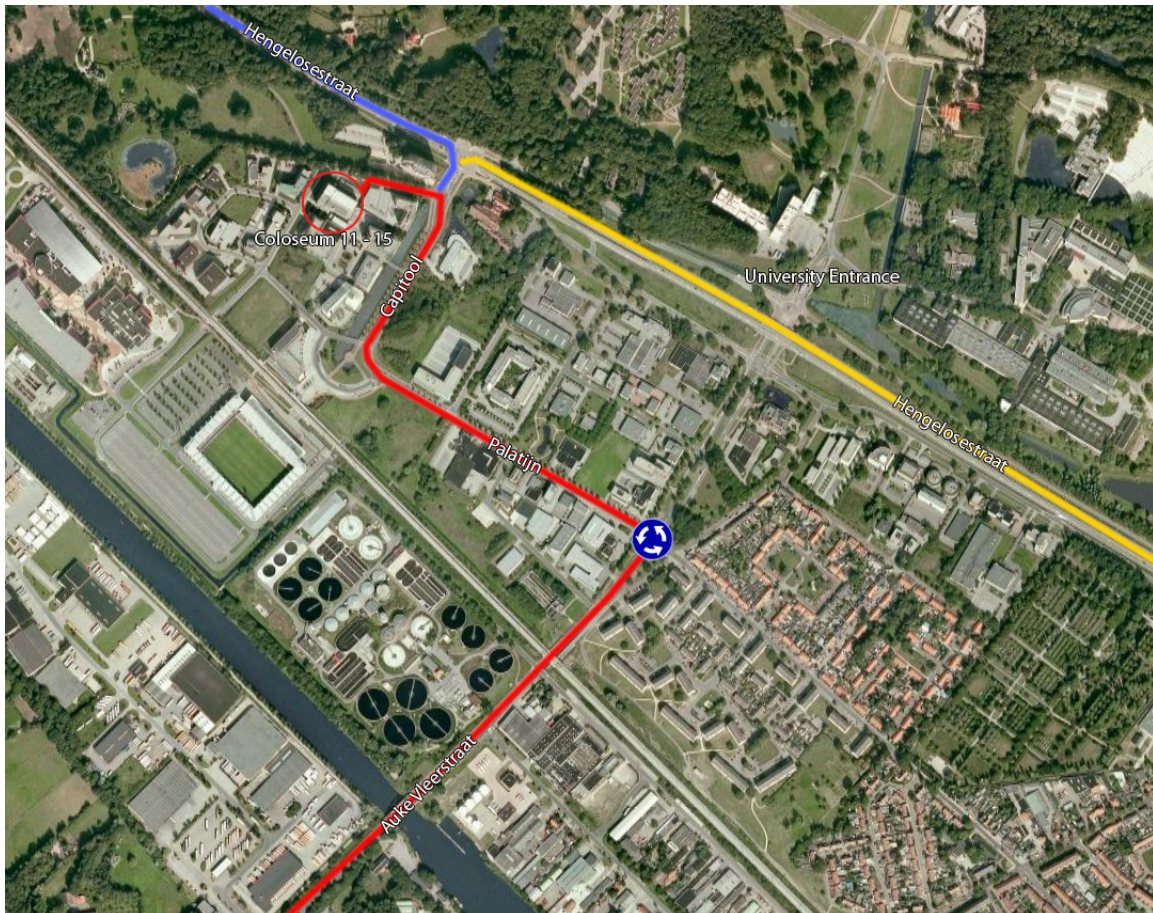

Directions
Technology Xchange Cell
(offices)

Business and Sciencepark

Business and Sciencepark, Enschede
Colosseum 11 - 15

By Car from the highway: (red line on the map, Auke Vleerstraat)

From the highway A35 take the exit at the sign Enschede-West (exit 26, you can see the Grolsch beer factory on your right) and keep on following the signs 'Universiteit' (University).

Keep on following the signs 'Universiteit' until you cross a bridge over the Twente channel. After you cross the bridge, you will have a tunnel underneath the railroads.

After this tunnel, you will see a roundabout. Take the 3rd exit. Keep on this road, and continue through the corner to the right. In the end you will see some traffic lights, Just before the traffic lights take the road on your left. The second entrance on the left there is a gate and a doorbell to contact Txchange

By Car Direction Hengelo

From Hengelo to Enschede, follow the 'Enschedese straat' (street from Hengelo to Enschede) until you see traffic lights. Turn right here, and immediately take the first road on the right again.

Train: (Long blue line)

From railway station 'Enschede Drienerlo' (stoptrain)

Walk from the railwaystation, away from the soccer stadium. Walk straight ahead, toward the traffic lights. Take the last street before the traffic lights on your left.