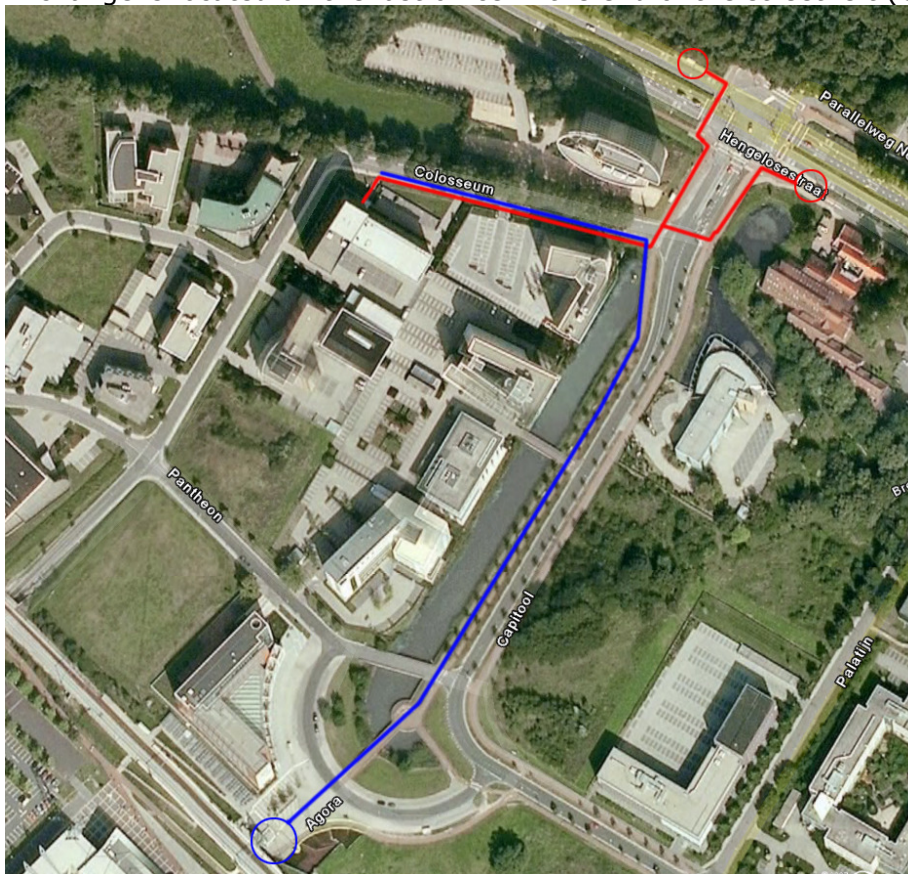

After this tunnel, you will see a roundabout. Take the 3rd exit. Keep on this road, and continue through the corner to the right. In the end you will see some traffic lights, Just before the traffic lights take the road on your left. The second entrance on the left there is a gate and a doorbell to contact Txchange

By Car Direction Hengelo

From Hengelo to Enschede, follow the 'Enschedese straat' (street from Hengelo to Enschede) until you see traffic lights. Turn right here, and immediately take the first road on the right again.

The second entrance on the left there is a gate and a doorbell to contact Txchange

By Bus: (Short red line)

From Hengelo station line 11 towards Enschede (stop 'de Broeierd')

From Enschede central line 9 towards Hengelo. (stop 'de Broeierd')

From the busstop walk towards Drienerlo station / soccer stadium. Enter the first street on the right called Colosseum (behind the high building).

Enter the building (number 11 - 15), the last on the road on your left.

Train: (Long blue line)

From railway station 'Enschede Drienerlo' (stoptrain)

Walk from the railwaystation, away from the soccer stadium. Walk straight ahead, toward the traffic lights. Take the last street before the traffic lights on your left.

Txchange is located on the last office in the end of the street left (Colosseum 11-15)