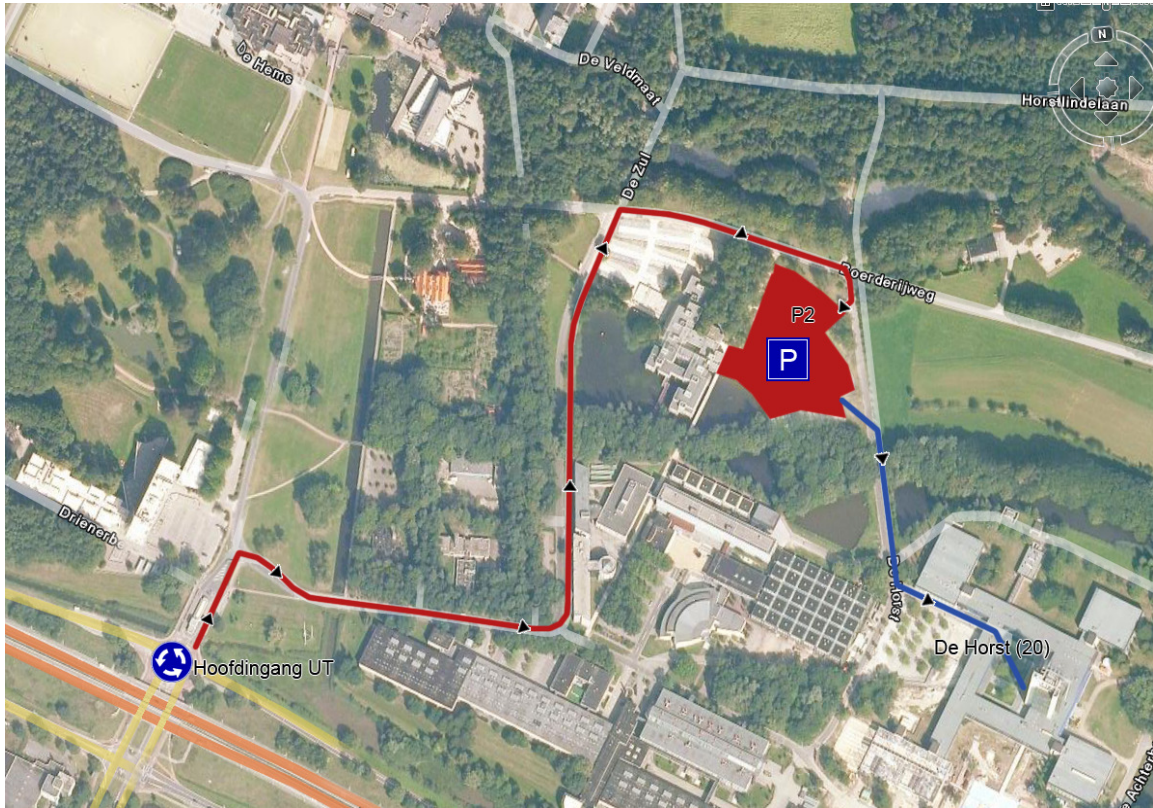

Directions Technology Xchange Cell

University Twente terrain

University Twente
Building "De Horst" (building 20)
Technology Xchange Cell (locatiecode WH224)

Car

From the A35 take the exit "Enschede West" (number 26) en follow the signs "universiteit" (university)

From the main entrance of the university (Charlie, building 1) follow the signs Parkeren (parking) P2.

Park on P2 as seen on the map above behind building "Cubicus". This Parking is located between the roads "boerderijweg" and "de Horst"

From here walk towards "de Horst" (blue line on the map)

Public Transportation

From Hengelo bus number 11 towards Enschede. Stop at "Viaduct", near main entrance of the university (Charlie, building 1)

From Enschede by bus line 1 towards University or line 9 towards Hengelo Stop at "Viaduct", near main entrance of the university (Charlie, building 1)

Building "De Horst"

Tx-Lab: Westhorst (locationcode: WH224)

Walk past the gate and take the First door on the left (underneath the bridge, as shown on the picture above)

Take the stairs and continue through the doors to the left.